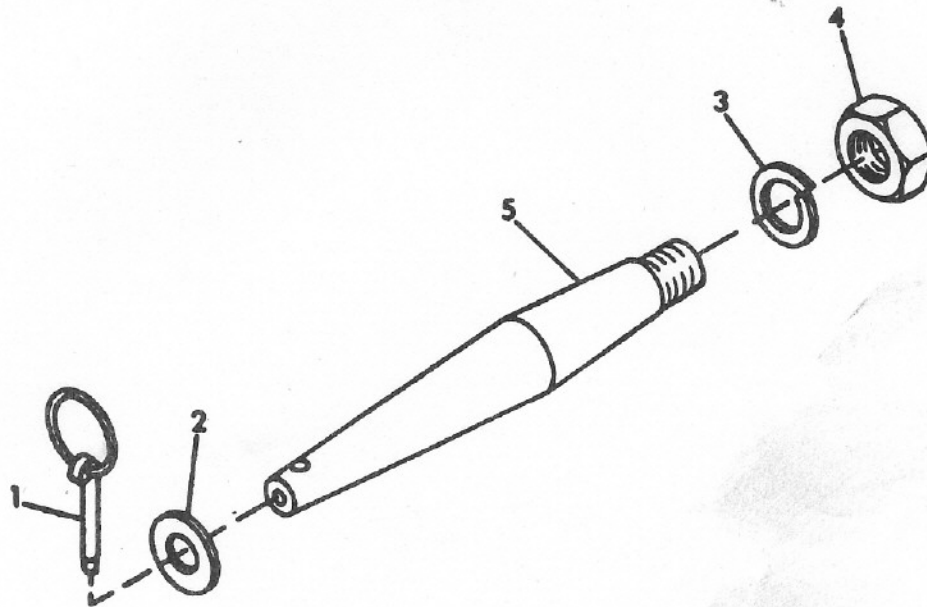

QUICK HITCH PIN KIT

Pin, 1/2" x 1 1/2"	1	11902	1
Washer, 1/2" x 1 1/2" x .005	1	11016	1
Washer, Lock 3/4 8"	1	11046	1
Nut, 1/2-10 Hex Heavy	1	42133	1
Pin, Quick Hitch	1	34361	1

GRAVELLY

ITEM NO.	PART NO.	QTY.	DESCRIPTION
1	11902	1	Pin, Klik
2	131016	1	Washer, Flat .656 x 1.312 x .095
3	131046	1	Washer, Lock 3/4 SP
4	451539	1	Nut, Jam 3/4-10 Hex Heavy
5	34763	1	Pin, Quick Hitch